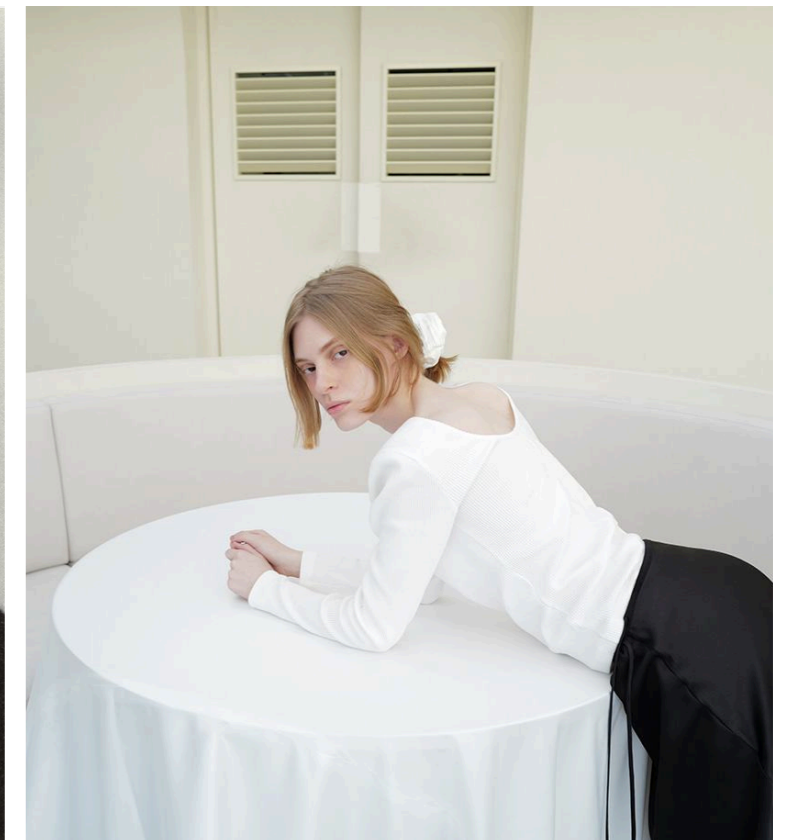

ECOS MODELS

DIANA B.

ECOS MODELS

H 172 / 5`7" - B 81 / 32" - W 59 / 21" - H 87 / 33"
S 39 / 9" - EYES DARK BROWN - HAIR BLOND